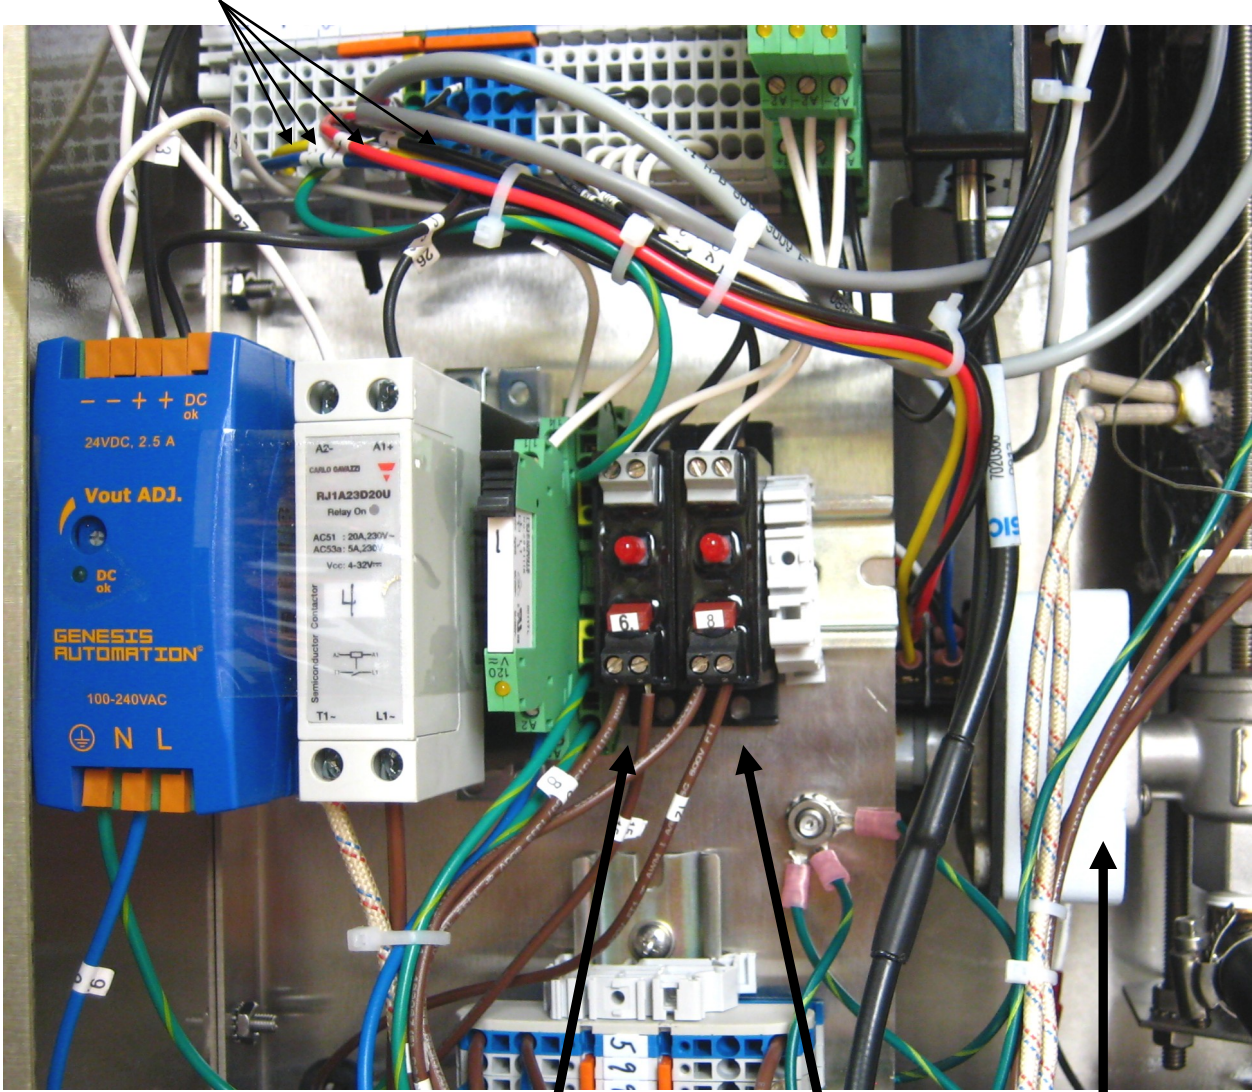

Drain Valve View (Internal) A2000/A2000I

Drain Valve Wires
Blue I1, Yellow I2, Red 4, Black 4

Relay #6

Relay #8

Drain Valve